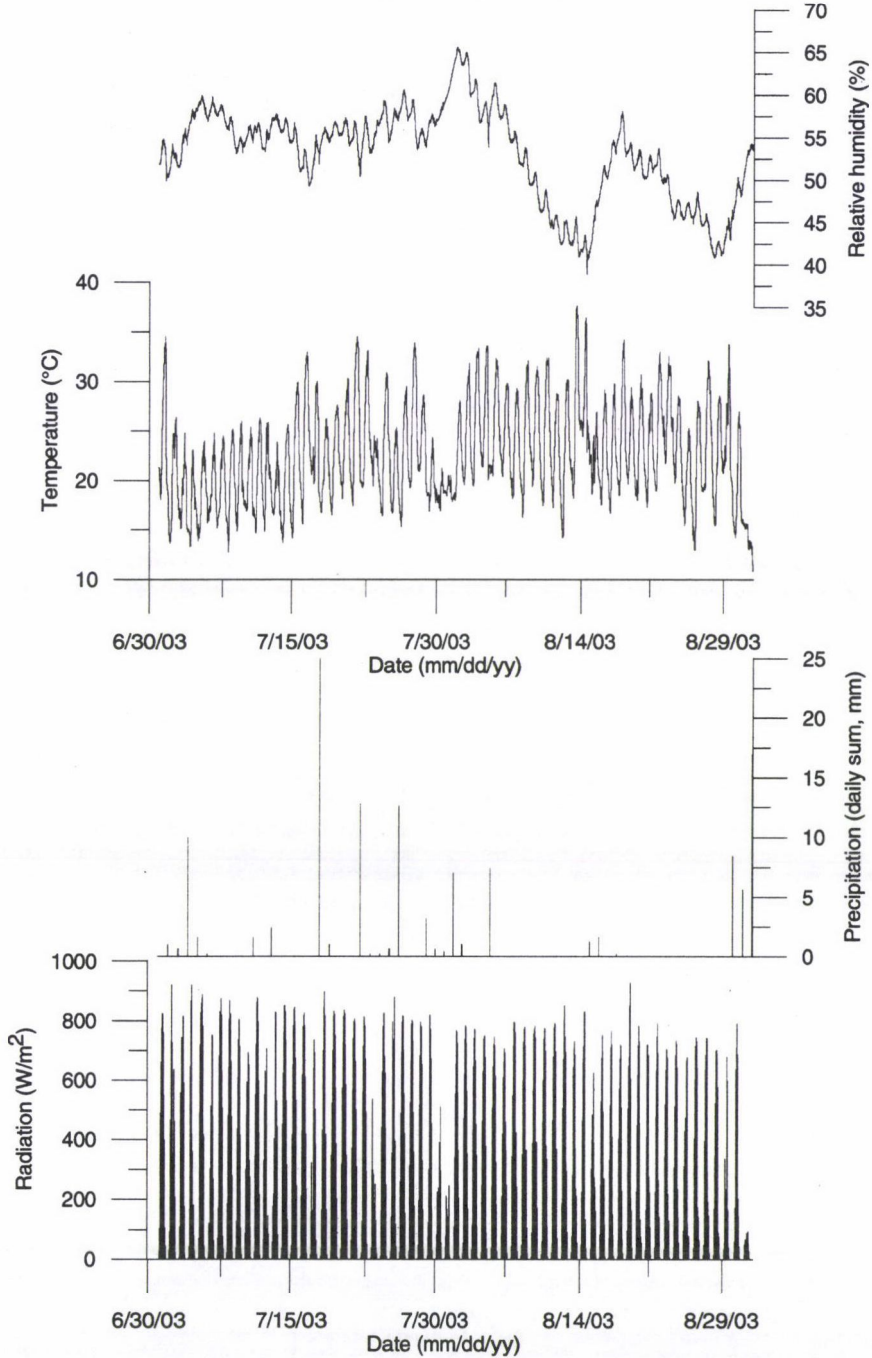

IV. METEOROLOGICAL OBSERVATIONS

2002-2004

Meteorological data, Jan-Feb 2002

Meteorological data, Mar-Apr 2002

Meteorological data, May-Jun 2002

Meteorological data, Jul-Aug 2002

Meteorological data, Sep-Oct 2002

Meteorological data, Nov-Dec 2002

Meteorological data, Jan-Feb 2003

Meteorological data, Mar-Apr 2003

Meteorological data, May-Jun 2003

Meteorological data, Jul-Aug 2003

Meteorological data, Sep-Oct 2003

Meteorological data, Nov-Dec 2003

Meteorological data, Nov-Dec 2004