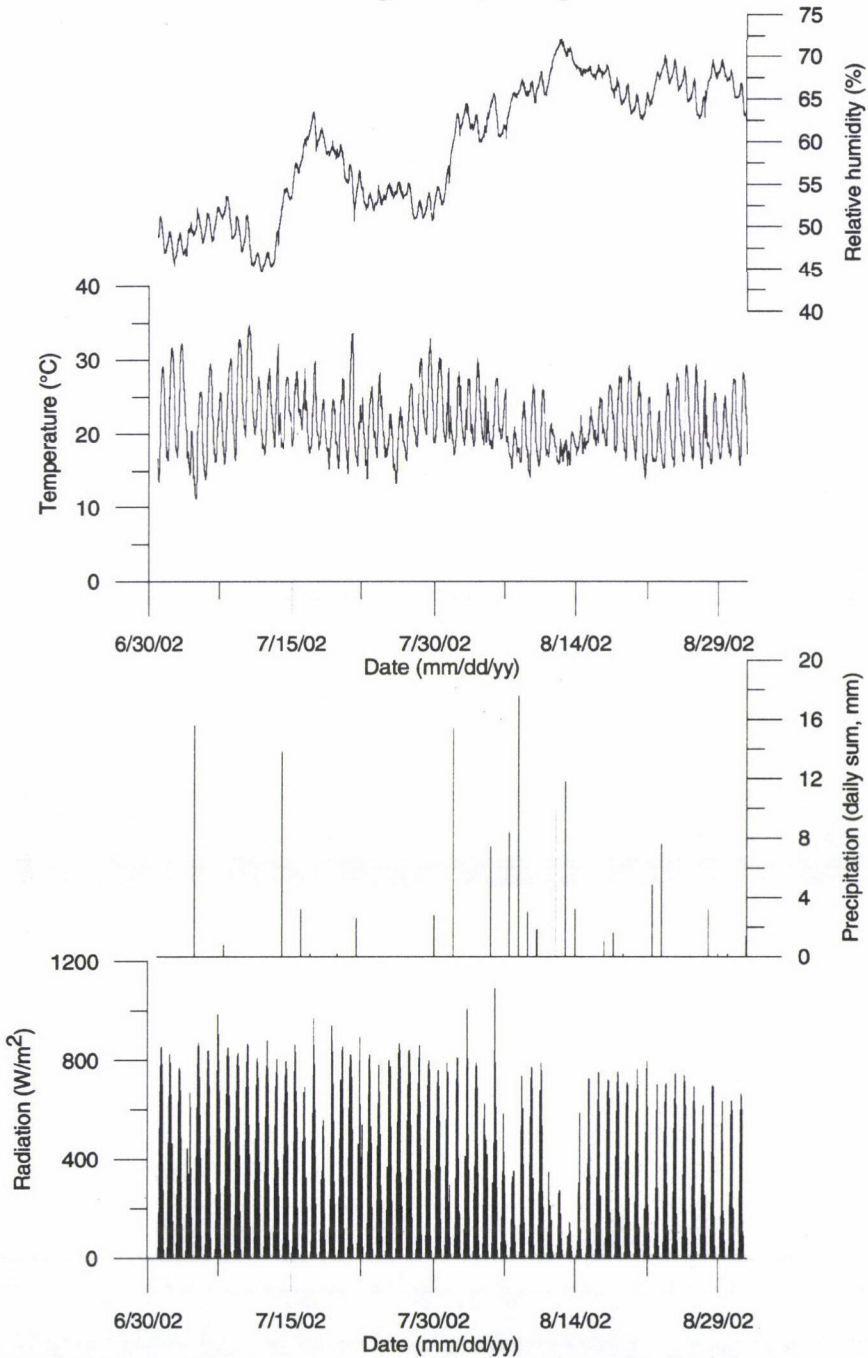

IV. METEOROLOGICAL OBSERVATIONS

2002-2004

Meteorological data, Jan-Feb 2002

Meteorological data, Mar-Apr 2002

Meteorological data, May-Jun 2002

Meteorological data, Jul-Aug 2002

Meteorological data, Sep-Oct 2002

Meteorological data, Nov-Dec 2002

Meteorological data, Jan-Feb 2003

Meteorological data, Mar-Apr 2003

Meteorological data, May-Jun 2003

Meteorological data, Jul-Aug 2003

Meteorological data, Sep-Oct 2003

Meteorological data, Nov-Dec 2003

Meteorological data, Nov-Dec 2004